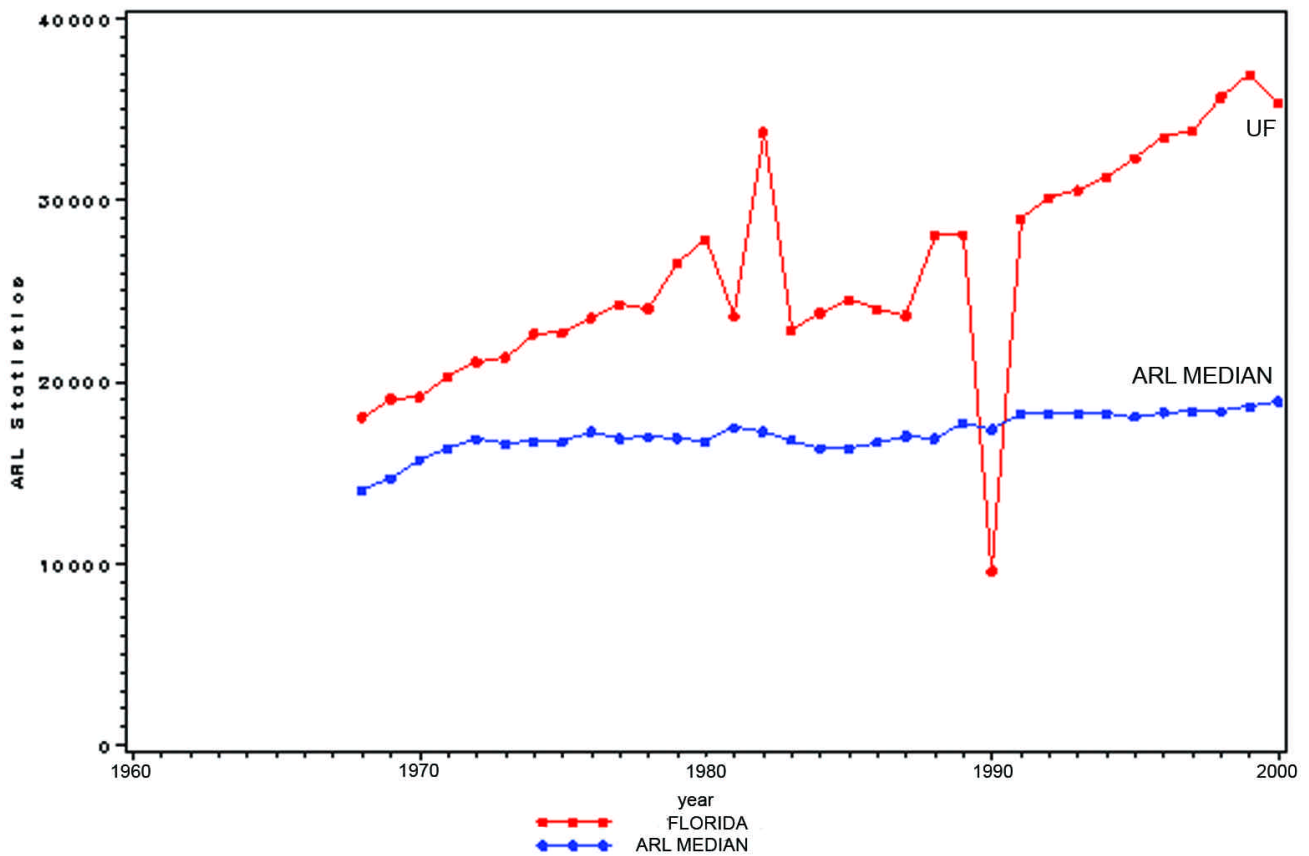

Home | Institutional Data | Ranked Lists | Summary Stats | Graphs | Download Data | ARL Index | Help

Total Fulltime Students 1968-2000

[UNIVERSITY OF VIRGINIA LIBRARY](#)
[ARL Homepage](#)
[ARL Statistics & Measurement](#)
[GeoStat Resources](#)
[UVA Library](#)