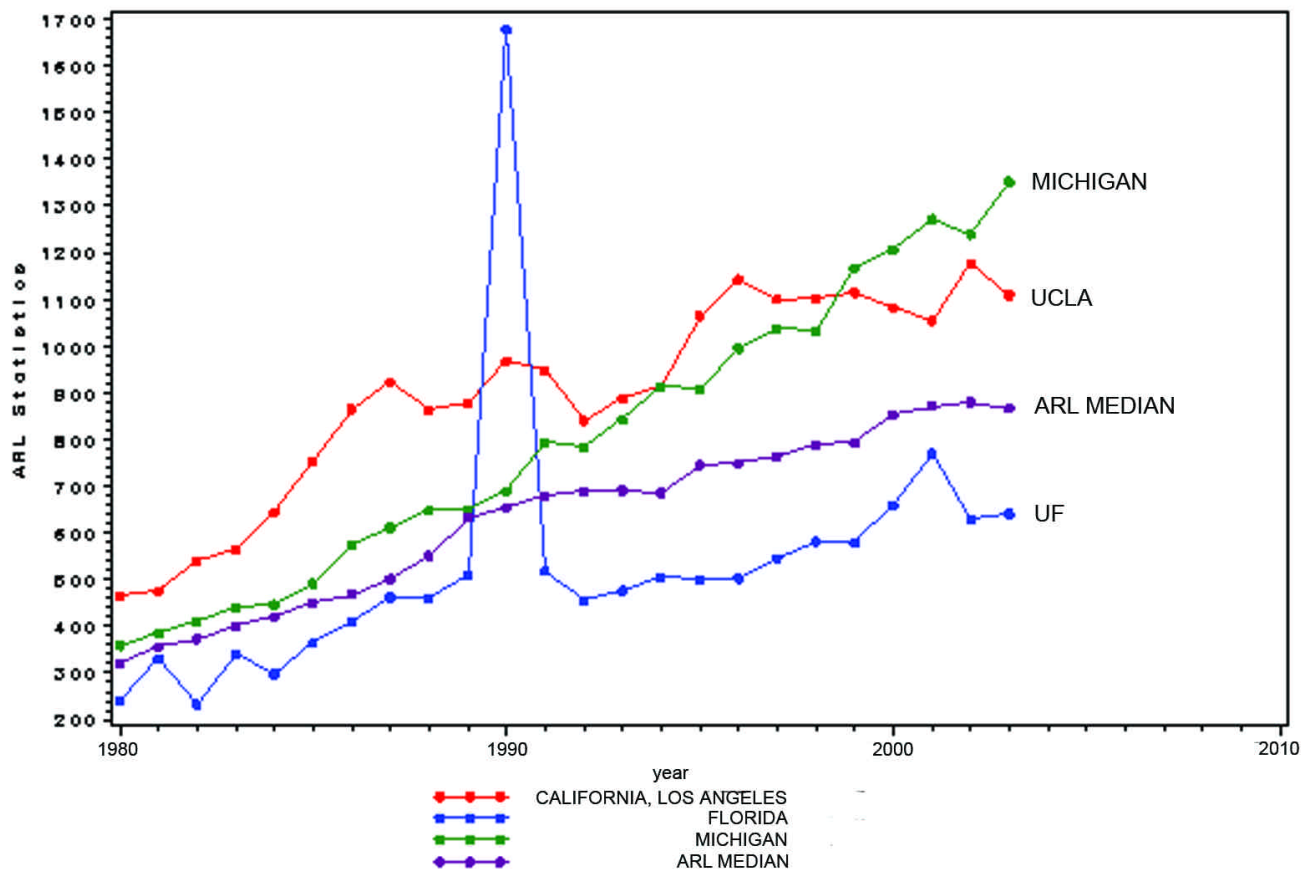

[UNIVERSITY OF VIRGINIA LIBRARY](#)
[ARL Homepage](#)
[ARL Statistics & Measurement](#)
[GeoStat Resources](#)
[UVA Library](#)

Association of Research Libraries

ARL Statistics interactive edition

[Home](#)
[Institutional Data](#)
[Ranked Lists](#)
[Summary Stats](#)
[Graphs](#)
[Download Data](#)
[ARL Index](#)
[Help](#)

Ratio of Total Library Expenditures / Total Fulltime Students