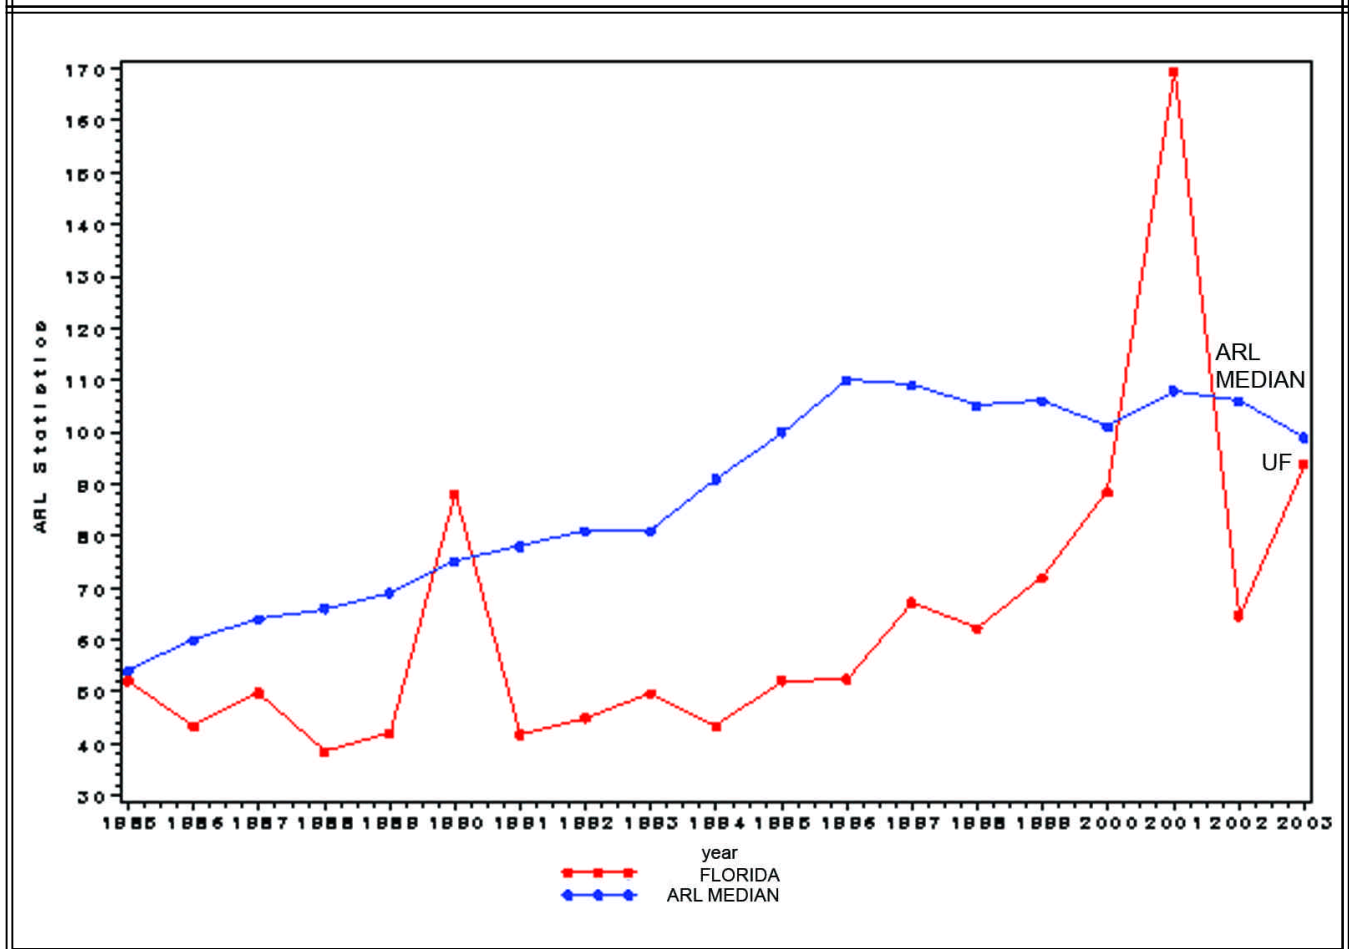

[UNIVERSITY OF VIRGINIA LIBRARY](#)
[ARL Homepage](#)
[ARL Statistics & Measurement](#)
[GeoStat Resources](#)
[Uva Library](#)

Association of Research Libraries

ARL Statistics interactive edition

[Home](#)
[Institutional Data](#)
[Ranked Lists](#)
[Summary Stats](#)
[Graphs](#)
[Download Data](#)
[ARL Index](#)
[Help](#)

Ratio of Other Operating Expenditures / Total Fulltime Students